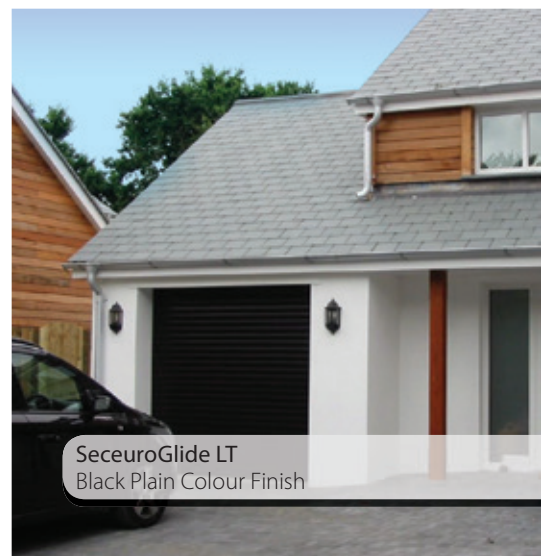

SeceuroGlide LT
Black Plain Colour Finish