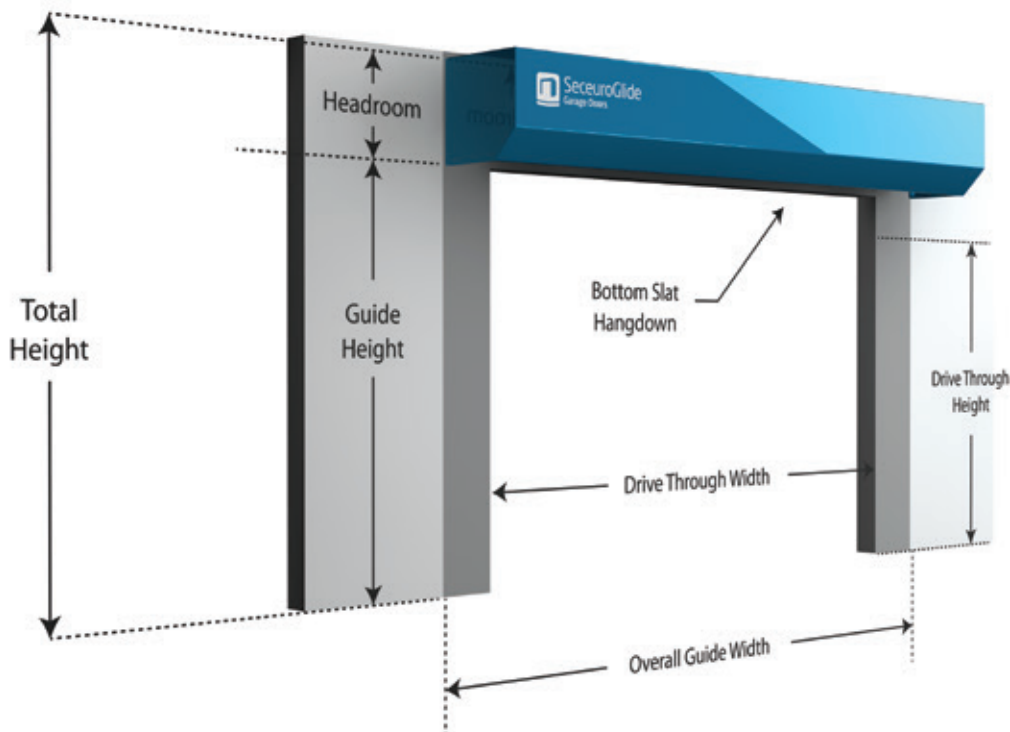

## Fitting Requirements

### Headroom requirements

- SeceuroGlide Classic and SeceuroGlide Excel require a minimum of 300 mm headroom for doors up to 2500 mm in opening height and 350 mm headroom for doors up to 3500 mm in opening height
- SeceuroGlide Manual requires a minimum headroom of 300 mm
- SeceuroGlide Compact requires just 205 mm headroom for doors with an opening height up to 2150 mm