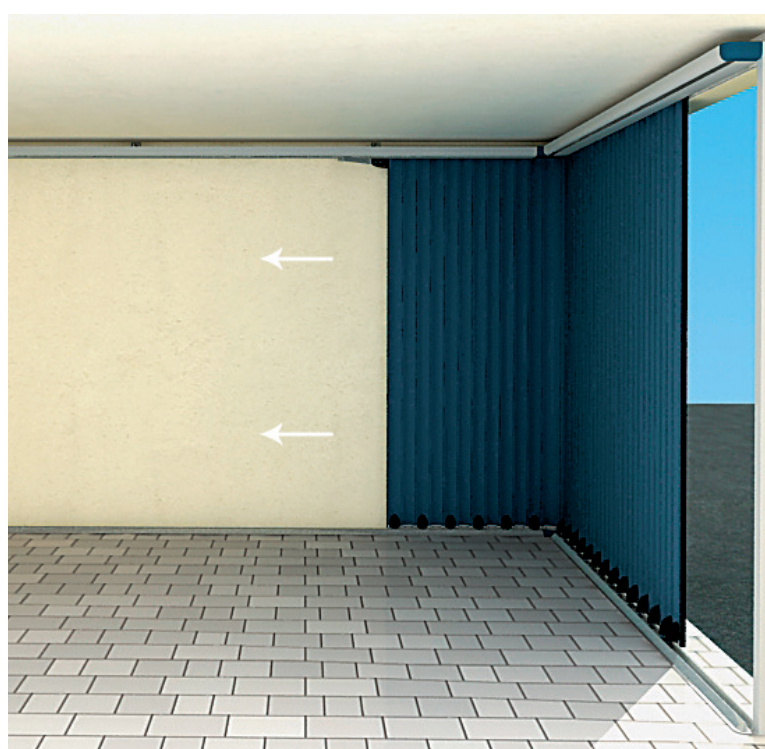

Vertico Technical and Accessories

Technical Overview

- Attractive vertical pattern
- Complete aluminium garage door with galvanised steel bottom track
- Custom-made to the millimetre
- Space requirement in the lintel area can be minimised to 50 mm
- Only 130 mm is required for the corner radius return
- A wide selection of colour finishes
- Max opening width of 5620 mm
- Max opening height 2900 mm
- Bottom track only 25 mm high
- Radio remote control and motor unit as standard with integrated obstacle detection
- Emergency unlocking from inside as standard
- Partial opening provides a convenient solution for bicycle and pedestrian access
- Near silent operation
- High strength due to vertical profiles
- Certified by TUV (Technical Inspection Authorities), produced according to DIN-EN safety standards
- Fully CE Marked

Accessories

- External emergency release – access your garage even during a power cut
- Additional hand transmitters
- Surface or flush mounted key-operated switch with system plug – no wiring involved!
- Interior push-button
- Woodgrain finish
- Numeric security code keypad in a metal finish

CFC-free foam-filled aluminium slat design